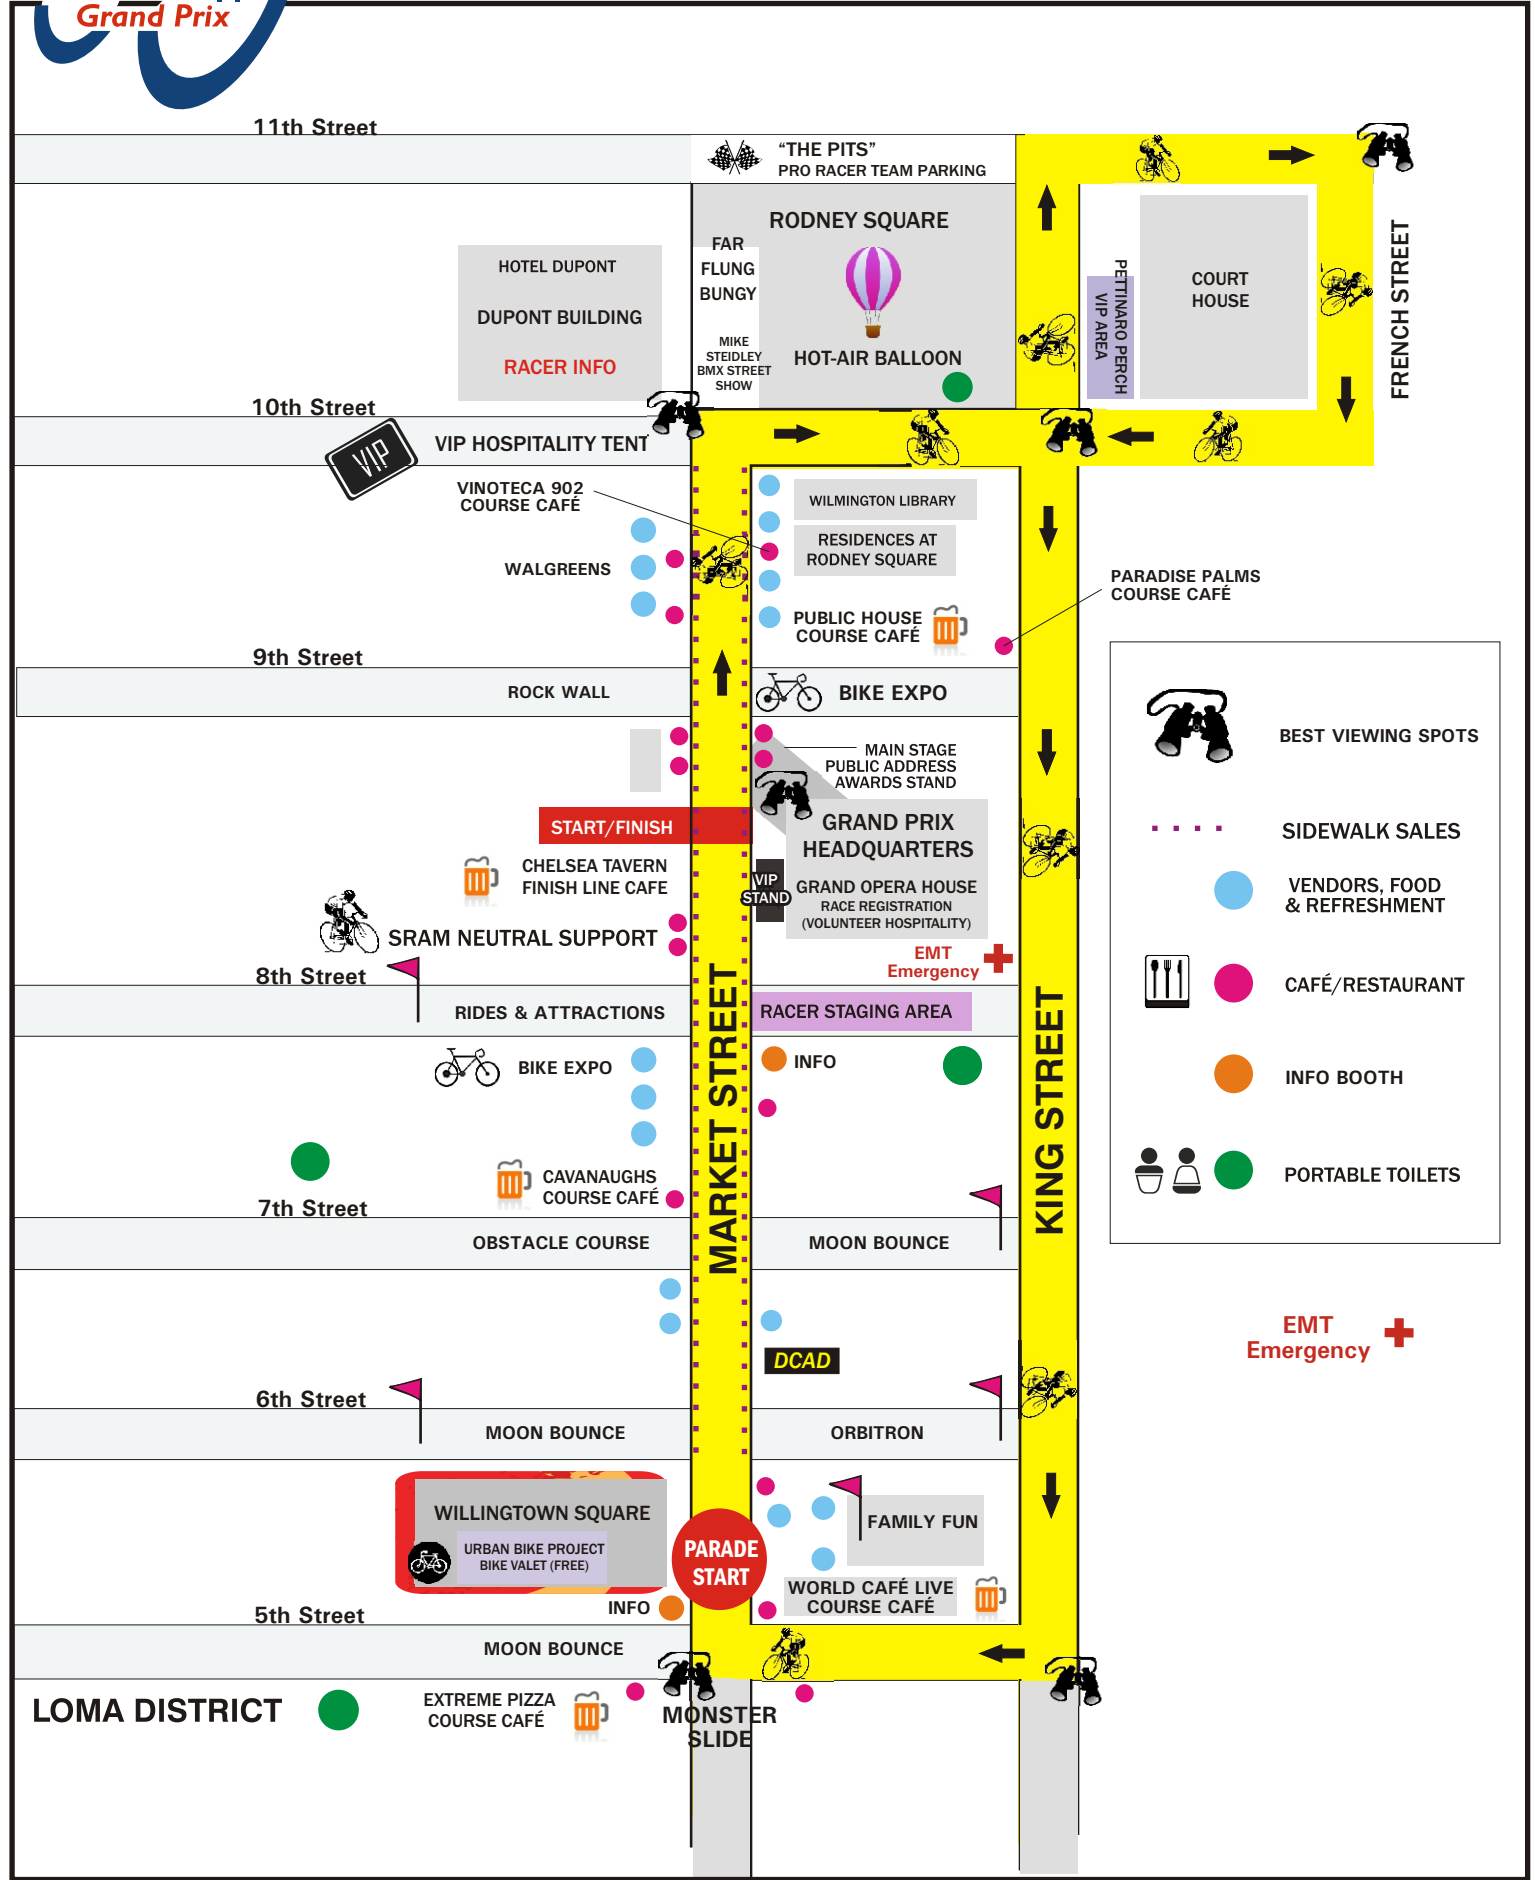

EVENT SITE MAP

LEGEND

- BEST VIEWING SPOTS
- SIDEWALK SALES
- VENDORS, FOOD & REFRESHMENT
- CAFÉ/RESTAURANT
- INFO BOOTH
- PORTABLE TOILETS

EMT
Emergency +